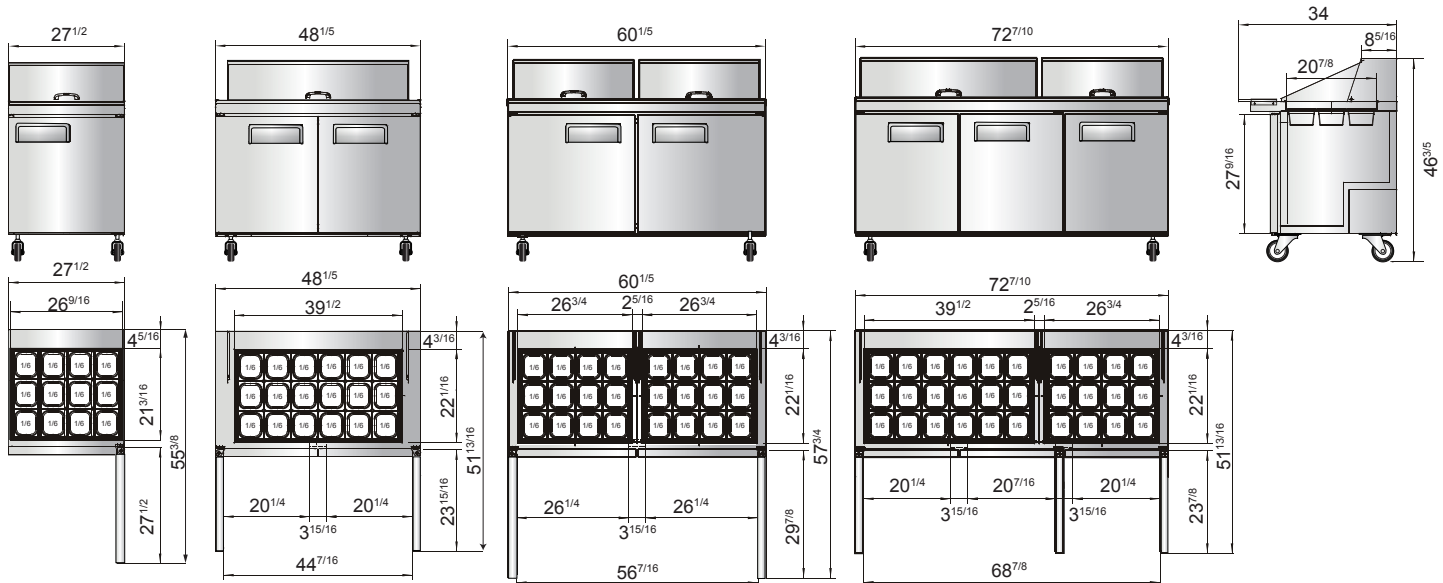

SPECIFICATIONS

| Models | Door | Capacity (Cu.Ft.) | Shelves | Casters (inch) | Amps (A) | Voltage (V/Hz/Ph) | HP | Refrigerant | Exterior Dimensions (inch) | Net Weight (lbs) | Gross Weight (lbs) |
|-----------|------|-------------------|---------|----------------|----------|-------------------|-----|-------------|--|------------------|--------------------|
| MSF8305GR | 1 | 7.2 | 1 | 5 | 2.3 | 115/60/1 | 1/7 | R290 | 27 ^{1/2} ×34×46 ^{3/5} | 170 | 212 |
| MSF8306GR | 2 | 13.4 | 2 | 5 | 2.3 | 115/60/1 | 1/7 | R290 | 48 ^{1/5} ×34×46 ^{3/5} | 243 | 293 |
| MSF8307GR | 2 | 17.2 | 2 | 5 | 2.8 | 115/60/1 | 1/5 | R290 | 60 ^{1/5} ×34×46 ^{3/5} | 284 | 340 |
| MSF8308GR | 3 | 21.1 | 3 | 5 | 2.8 | 115/60/1 | 1/5 | R290 | 72 ^{7/10} ×34×46 ^{3/5} | 331 | 401 |

PLAN VIEW

MSF8305GR

MSF8306GR

MSF8307GR

MSF8308GR

Casters

Epoxy shelves

Stainless steel pans