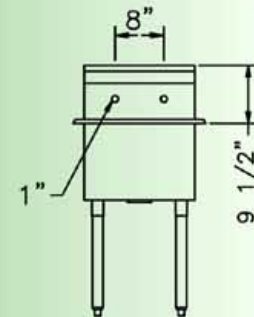

## High Quality 304 Stainless Steel

TSA-1-N

TSA-1-L1

..... ONE COMPARTMENT SINK .....

(UNIT : INCH)

Model	Ga.	Bowl Size			Overall Size			Shipping wt.	List Price
		W	L	H	W	L	H		
TSA-1-12-L1	18	18	18	12	24	40	44 1/2	47	760.70
TSA-1-12-R1	18	18	18	12	24	40	44 1/2	47	760.70
TSA-1-14-L2	18	18	18	14	24	44 1/4	44 1/2	50	780.21
TSA-1-14-R2	18	18	18	14	24	44 1/2	44 1/2	50	780.21
TSA-1-D1	18	18	18	11	24	54 1/2	44 1/2	54	838.72
TSA-1-L1	18	18	18	11	24	40	44 1/2	46	678.71
TSA-1-DL	18	18	18	11	24	40	44 1/2	46	819.22
TSA-1MOP	18	18	18	13	21 1/2	21	44 1/2	30	424.67
TSA-1-N	18	18	18	13	21 1/2	21	44 1/2	30	473.96
TSA-1-R1	18	18	18	11	24	40	44 1/2	46	678.71
TSB-1-D2	16	24	24	14	29	72 1/4	44 1/2	88	1,244.43
TSB-1-L2	16	24	24	14	29	50	44 1/2	73	1,088.39
TSB-1-N	16	24	24	14	27 1/4	27	44 1/2	40	682.50
TSB-1-R2	16	24	24	14	29	50	44 1/2	73	1,088.39
TSC-1-N	16	18	21	14	26 1/5	21	44 1/2	35	698.29

TSS-1-P VIEW

..... HAND SINK .....

(UNIT : INCH)

Model	Ga.	Bowl Size			Overall Size			Shipping wt.	List Price
		W	L	H	W	L	H		
TSS-1-H	18	14	10	14	15	17	14	5	182.00

TSS-1-H VIEW