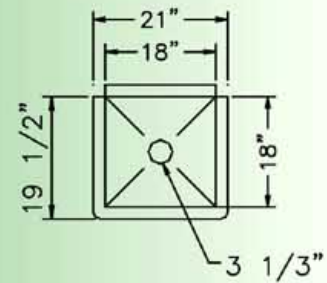

## High Quality 304 Stainless Steel

TSA-1-N

TSA-1-L1

..... ONE COMPARTMENT SINK .....

(UNIT : INCH)

Model	Ga.	Bowl Size			Overall Size			Shipping wt.	List Price
		W	L	H	W	L	H		
TSA-1-12-L1	18	18	18	12	24	40	44 1/2	47	760.70
TSA-1-12-R1	18	18	18	12	24	40	44 1/2	47	760.70
TSA-1-14-L2	18	18	18	14	24	44 1/4	44 1/2	50	780.21
TSA-1-14-R2	18	18	18	14	24	44 1/2	44 1/2	50	780.21
TSA-1-D1	18	18	18	11	24	54 1/2	44 1/2	54	838.72
TSA-1-L1	18	18	18	11	24	40	44 1/2	46	678.71
TSA-1-DL	18	18	18	11	24	40	44 1/2	46	819.22
TSA-1MOP	18	18	18	13	21 1/2	21	44 1/2	30	424.67
TSA-1-N	18	18	18	13	21 1/2	21	44 1/2	30	473.96
TSA-1-R1	18	18	18	11	24	40	44 1/2	46	678.71
TSB-1-D2	16	24	24	14	29	72 1/4	44 1/2	88	1,244.43
TSB-1-L2	16	24	24	14	29	50	44 1/2	73	1,088.39
TSB-1-N	16	24	24	14	27 1/4	27	44 1/2	40	682.50
TSB-1-R2	16	24	24	14	29	50	44 1/2	73	1,088.39
TSC-1-N	16	18	21	14	26 1/5	21	44 1/2	35	698.29

TSS-1-P VIEW

..... HAND SINK .....

(UNIT : INCH)

Model	Ga.	Bowl Size			Overall Size			Shipping wt.	List Price
		W	L	H	W	L	H		
TSS-1-H	18	14	10	14	15	17	14	5	182.00

TSS-1-H VIEW