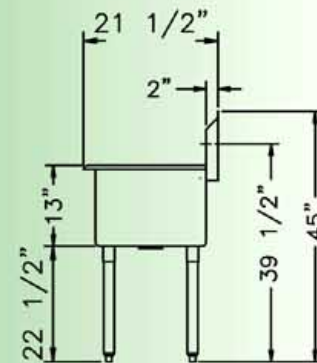

## High Quality 304 Stainless Steel

TSA-1-N

TSA-1-L1

..... ONE COMPARTMENT SINK .....

(UNIT : INCH)

Model	Ga.	Bowl Size			Overall Size			Shipping wt.	List Price
		W	L	H	W	L	H		
TSA-1-12-L1	18	18	18	12	24	40	44 1/2	47	760.70
TSA-1-12-R1	18	18	18	12	24	40	44 1/2	47	760.70
TSA-1-14-L2	18	18	18	14	24	44 1/4	44 1/2	50	780.21
TSA-1-14-R2	18	18	18	14	24	44 1/2	44 1/2	50	780.21
TSA-1-D1	18	18	18	11	24	54 1/2	44 1/2	54	838.72
TSA-1-L1	18	18	18	11	24	40	44 1/2	46	678.71
TSA-1-DL	18	18	18	11	24	40	44 1/2	46	819.22
TSA-1MOP	18	18	18	13	21 1/2	21	44 1/2	30	424.67
TSA-1-N	18	18	18	13	21 1/2	21	44 1/2	30	473.96
TSA-1-R1	18	18	18	11	24	40	44 1/2	46	678.71
TSB-1-D2	16	24	24	14	29	72 1/4	44 1/2	88	1,244.43
TSB-1-L2	16	24	24	14	29	50	44 1/2	73	1,088.39
TSB-1-N	16	24	24	14	27 1/4	27	44 1/2	40	682.50
TSB-1-R2	16	24	24	14	29	50	44 1/2	73	1,088.39
TSC-1-N	16	18	21	14	26 1/5	21	44 1/2	35	698.29

TSS-1-P VIEW

..... HAND SINK .....

(UNIT : INCH)

Model	Ga.	Bowl Size			Overall Size			Shipping wt.	List Price
		W	L	H	W	L	H		
TSS-1-H	18	14	10	14	15	17	14	5	182.00

TSS-1-H VIEW