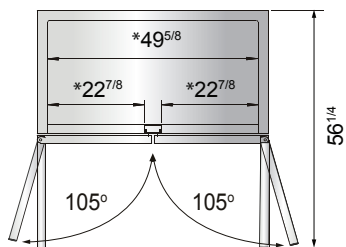

Toll Free: 855-855-0399 Email: info@atosausa.com

www.atosa.com | www.atosausa.com

California, Colorado, Florida, Georgia, Illinois, Massachusetts, New Jersey, Ohio, Texas, Washington

SPECIFICATIONS

Models	Door	Capacity (Cu.Ft.)	Shelves	Casters (inch)	Amps (A)	Voltage (V/Hz/Ph)	HP	Refrigerant	Exterior dimensions (inch)	Net weight (lbs)	Gross weight (lbs)
MBF8501GR(L)	1	19.1	3	4	6.3	115/60/1	1/2	R290	27×31 ^{7/10} ×83 ^{1/10}	265	298
MBF8503GR	2	44.8	6	4	8.6	115/60/1	3/4	R290	54 ^{2/5} ×31 ^{7/10} ×83 ^{1/10}	410	465
MBF8504GR	3	68	9	4	6.2	208-230/115/60/1	1	R290	81 ^{9/10} ×31 ^{7/10} ×83 ^{1/10}	551	628

PLAN VIEW

MBF8501GR(L)

MBF8503GR

MBF8504GR

*Interior Dimensions

SELF-CLOSING AND STAY OPEN DOOR FEATURE

Casters

Epoxy shelves