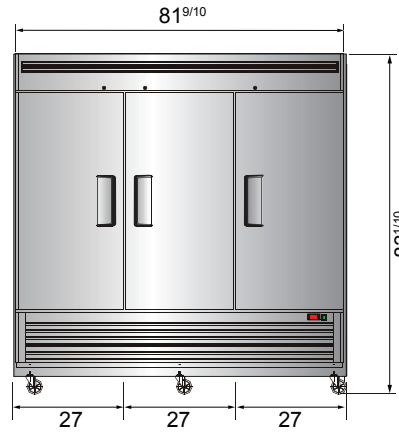

Bottom Mount Reach-In Freezers

MODELS:
MBF8501GR / MBF8501GRL
MBF8503GR / MBF8504GR

Standard Features

- Bottom mount compressor units with environmentally friendly R290 refrigerant
- Stainless steel exterior & interior
- Left hand hinge model available (MBF8501GRL)
- Dixell digital controller
- Maintains temperatures between -8°F – 0°F
- LED interior light(s)
- Recessed door handle(s)
- Door lock(s) standard
- Magnetic door gasket(s) standard for positive door seal
- Pre-installed casters
- Three(3) pre-installed shelves per section
- Down duct refrigeration to ensure even distribution of air

Toll Free: 855-855-0399 Email: info@atosausa.com

www.atosa.com | www.atosausa.com

California, Colorado, Florida, Georgia, Illinois, Massachusetts, New Jersey, Ohio, Texas, Washington

SPECIFICATIONS

Models	Door	Capacity (Cu.Ft.)	Shelves	Casters (inch)	Amps (A)	Voltage (V/Hz/Ph)	HP	Refrigerant	Exterior dimensions (inch)	Net weight (lbs)	Gross weight (lbs)
MBF8501GR(L)	1	19.1	3	4	6.3	115/60/1	1/2	R290	27×31 ^{7/10} ×83 ^{1/10}	265	298
MBF8503GR	2	44.8	6	4	8.6	115/60/1	3/4	R290	54 ^{2/5} ×31 ^{7/10} ×83 ^{1/10}	410	465
MBF8504GR	3	68	9	4	6.2	208-230/115/60/1	1	R290	81 ^{9/10} ×31 ^{7/10} ×83 ^{1/10}	551	628

PLAN VIEW

MBF8501GR(L)

MBF8503GR

MBF8504GR

*Interior Dimensions

SELF-CLOSING AND STAY OPEN DOOR FEATURE

Casters

Epoxy shelves