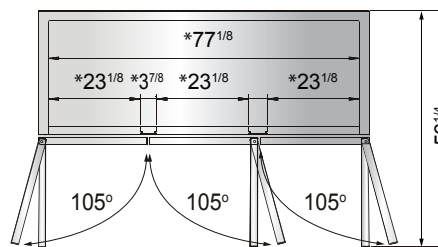

Toll Free: 855-855-0399 Email: info@atosausa.com

www.atosa.com | www.atosausa.com

California, Colorado, Florida, Georgia, Illinois, Massachusetts, New Jersey, Ohio, Texas, Washington

SPECIFICATIONS

Models	Door	Capacity (Cu.Ft.)	Shelves	Casters (inch)	Amps (A)	Voltage (V/Hz/Ph)	HP	Refrigerant	Exterior dimensions (inch)	Net weight (lbs)	Gross weight (lbs)
MBF8501GR(L)	1	19.1	3	4	6.3	115/60/1	1/2	R290	27×31 ^{7/10} ×83 ^{1/10}	265	298
MBF8503GR	2	44.8	6	4	8.6	115/60/1	3/4	R290	54 ^{2/5} ×31 ^{7/10} ×83 ^{1/10}	410	465
MBF8504GR	3	68	9	4	6.2	208-230/115/60/1	1	R290	81 ^{9/10} ×31 ^{7/10} ×83 ^{1/10}	551	628

PLAN VIEW

MBF8501GR(L)

MBF8503GR

MBF8504GR

*Interior Dimensions

SELF-CLOSING AND STAY OPEN DOOR FEATURE

Casters

Epoxy shelves