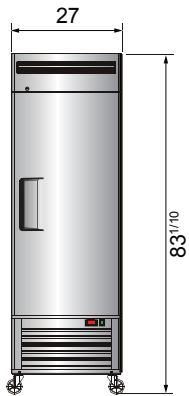

Toll Free: 855-855-0399 Email: info@atosausa.com

www.atosa.com | www.atosausa.com

California, Colorado, Florida, Georgia, Illinois, Massachusetts, New Jersey, Ohio, Texas, Washington

SPECIFICATIONS

Models	Door	Capacity (Cu.Ft.)	Shelves	Casters (inch)	Amps (A)	Voltage (V/Hz/Ph)	HP	Refrigerant	Exterior dimensions (inch)	Net weight (lbs)	Gross weight (lbs)
MBF8501GR(L)	1	19.1	3	4	6.3	115/60/1	1/2	R290	27×31 ^{7/10} ×83 ^{1/10}	265	298
MBF8503GR	2	44.8	6	4	8.6	115/60/1	3/4	R290	54 ^{2/5} ×31 ^{7/10} ×83 ^{1/10}	410	465
MBF8504GR	3	68	9	4	6.2	208-230/115/60/1	1	R290	81 ^{9/10} ×31 ^{7/10} ×83 ^{1/10}	551	628

PLAN VIEW

MBF8501GR(L)

MBF8503GR

MBF8504GR

*Interior Dimensions

SELF-CLOSING AND STAY OPEN DOOR FEATURE

Casters

Epoxy shelves