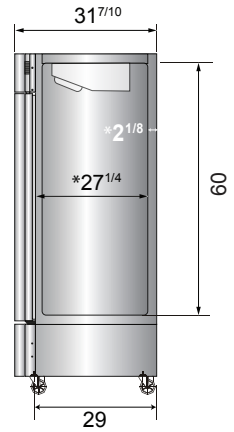

Toll Free: 855-855-0399 Email: info@atosausa.com

www.atosa.com | www.atosausa.com

California, Colorado, Florida, Georgia, Illinois, Massachusetts, New Jersey, Ohio, Texas, Washington

SPECIFICATIONS

Models	Door	Capacity (Cu.Ft.)	Shelves	Casters (inch)	Amps (A)	Voltage (V/Hz/Ph)	HP	Refrigerant	Exterior dimensions (inch)	Net weight (lbs)	Gross weight (lbs)
MBF8501GR(L)	1	19.1	3	4	6.3	115/60/1	1/2	R290	27×31 ^{7/10} ×83 ^{1/10}	265	298
MBF8503GR	2	44.8	6	4	8.6	115/60/1	3/4	R290	54 ^{2/5} ×31 ^{7/10} ×83 ^{1/10}	410	465
MBF8504GR	3	68	9	4	6.2	208-230/115/60/1	1	R290	81 ^{9/10} ×31 ^{7/10} ×83 ^{1/10}	551	628

PLAN VIEW

MBF8501GR(L)

MBF8503GR

MBF8504GR

*Interior Dimensions

SELF-CLOSING AND STAY OPEN DOOR FEATURE

Casters

Epoxy shelves