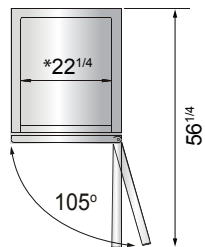

Toll Free: 855-855-0399 Email: info@atosausa.com

www.atosa.com | www.atosausa.com

California, Colorado, Florida, Georgia, Illinois, Massachusetts, New Jersey, Ohio, Texas, Washington

SPECIFICATIONS

Models	Door	Capacity (Cu.Ft.)	Shelves	Casters (inch)	Amps (A)	Voltage (V/Hz/Ph)	HP	Refrigerant	Exterior dimensions (inch)	Net weight (lbs)	Gross weight (lbs)
MBF8501GR(L)	1	19.1	3	4	6.3	115/60/1	1/2	R290	27×31 ^{7/10} ×83 ^{1/10}	265	298
MBF8503GR	2	44.8	6	4	8.6	115/60/1	3/4	R290	54 ^{2/5} ×31 ^{7/10} ×83 ^{1/10}	410	465
MBF8504GR	3	68	9	4	6.2	208-230/115/60/1	1	R290	81 ^{9/10} ×31 ^{7/10} ×83 ^{1/10}	551	628

PLAN VIEW

MBF8501GR(L)

MBF8503GR

MBF8504GR

*Interior Dimensions

SELF-CLOSING AND STAY OPEN DOOR FEATURE

Casters

Epoxy shelves