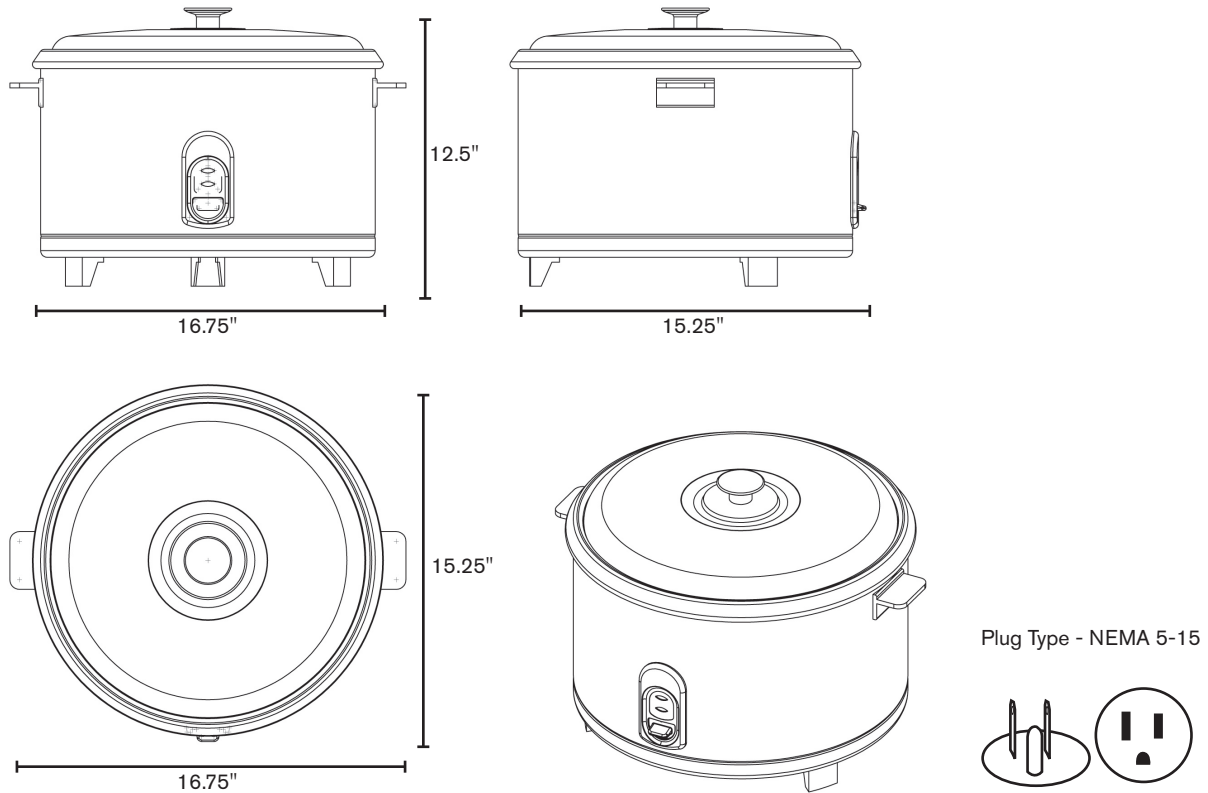

Plug Type - NEMA 5-15

SPECIFICATIONS

Model	Voltage	Wattage	Cord Type	Capacity	NEMA Plug Typr
RC1	120V	1440W	4½-foot flexible, three-wire cord with attached ground plug	25 1-cup servings	NEMA 5-15P

DIMENSIONS | SHIPPING INFORMATION

Cartons are reinforced for shipping. The weight and dimensions of this reinforced carton are included above and may vary from shipment to shipment.
Shipping Details if applicable / Freight Class

Model	Overall Dimensions	Net Weight	Shipping Dimensions	Shipping Weight
RC1	16.75" w x 15.25" d x 12.5" h (42.54 cm x 385.74 cm x 31.75cm)	11.45 lbs. (5.2 kg)	16" w x 16" d x 12.5" h (7.26 cm x 7.26 cm x 5.67 cm)	14 lbs. (6.35 kg)

Rice cooker has a stainless steel body and lid with a removable pot with non-stick surface. Rice cooker Cooks up to 25 one-cup servings. Rice cooker has a built-in thermostat with over-heat protection with manual reset cooks rice at 1440 watts. Rice cooker includes a measuring cup, scoop and Attached 4½-foot power cord and NEMA 5-15plug. One year parts and one year labor warranty.