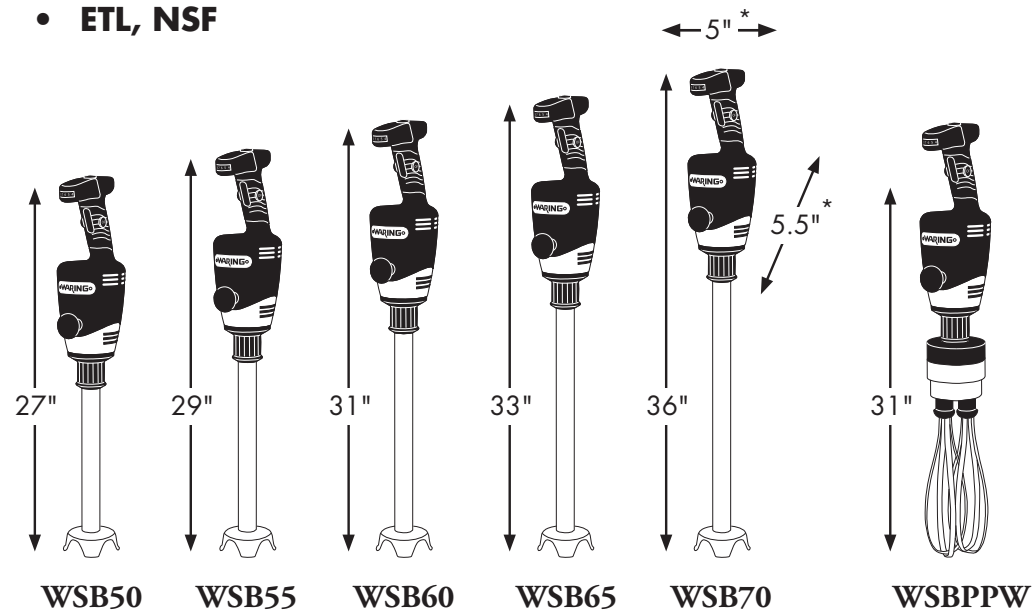

Ordering Information

Description	Catalog #	Std Pkg.	Ship Wt. (Lbs.)	Cubic Feet	UPC Code
12" Big Stix® Immersion Blender	WSB50	2	9.5	1.70	040072002137
14" Big Stix® Immersion Blender	WSB55	2	9.75	1.90	040072002120
16" Big Stix® Immersion Blender	WSB60	2	10.0	2.10	040072002113
18" Big Stix® Immersion Blender	WSB65	2	10.25	2.30	040072002878
21" Big Stix® Immersion Blender	WSB70	2	10.38	2.60	040072002885
12" Stainless Steel Shaft	WSB50ST	6	2.5	1.59	040072002540
14" Stainless Steel Shaft	WSB55ST	6	2.75	1.96	040072002557
16" Stainless Steel Shaft	WSB60ST	6	3.0	2.17	040072002564
18" Stainless Steel Shaft	WSB65ST	6	3.25	2.38	040072002922
21" Stainless Steel Shaft	WSB70ST	6	3.38	2.70	040072002939
10" Big Stix® Whisk	WSBPPW	2	22.0	2.94	040072008184
10" Whisk Attachment	WSB2W	4	18.2	1.20	040072009242
2 Stainless Steel Whipping Paddles	WSBWP	10	1.5	0.07	040072008504
Bowl Clamp	WSBBC	1	4.0	0.13	040072006937
Wall Mount Hanger	WSB01	64	32.1	1.66	040072002380
Big Stix® Power Pack	WSBPP	2	7.0	1.27	040072002649

* 5" width and 5.5" depth are the same for all five immersion blenders and whisk

Optional Accessories

Waring makes it easy to do more than just blend. The 10" Stainless Steel Whisk Attachment quickly transforms the Big Stik® into a gentle giant as it whips delicate egg whites, creams to any consistency and mashes potatoes in record time with its heavy-duty construction. The bowl clamp lightens the load for hands-free operation while the wall-mount hanger provides an easy storage option.