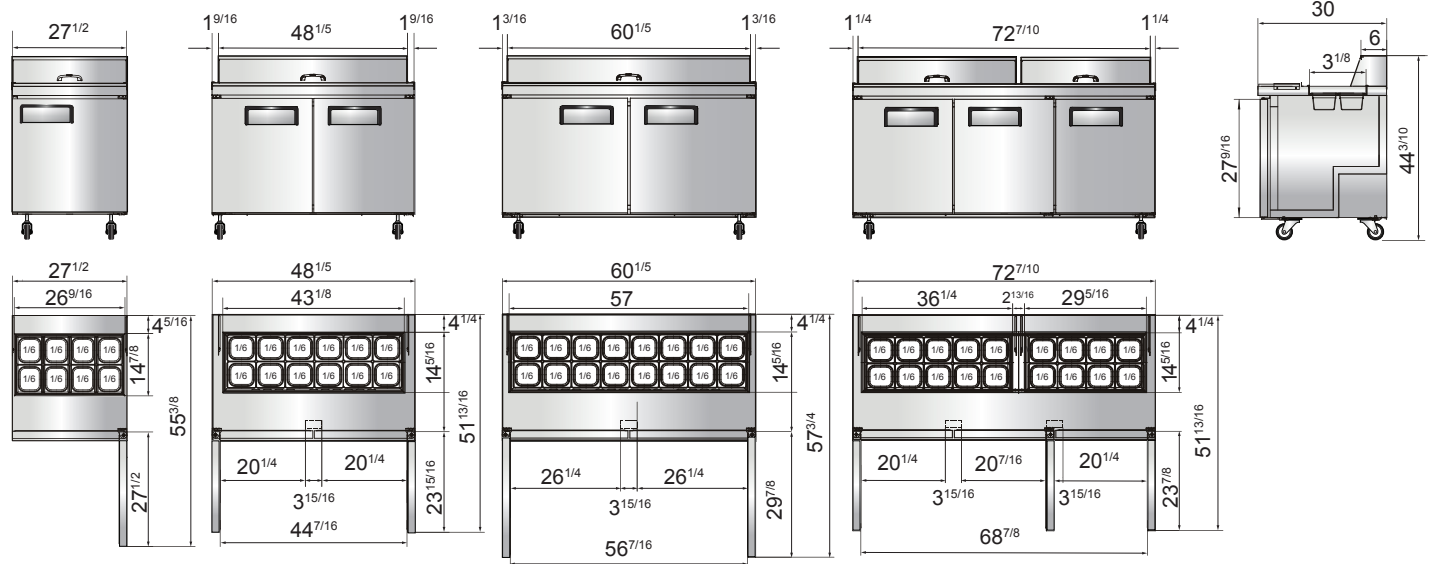

SPECIFICATIONS

Models	Door	Capacity (Cu.Ft.)	Shelves	Casters (inch)	Amps (A)	Voltage (V/Hz/Ph)	HP	Refrigerant	Exterior Dimensions (inch)	Net Weight (lbs)	Gross Weight (lbs)
MSF8301GR	1	7.2	1	5	2.3	115/60/1	1/7	R290	27 ^{1/2} ×30×44 ^{3/10}	159	196
MSF8302GR	2	13.4	2	5	2.3	115/60/1	1/7	R290	48 ^{1/5} ×30×44 ^{3/10}	231	276
MSF8303GR	2	17.2	2	5	2.8	115/60/1	1/5	R290	60 ^{1/5} ×30×44 ^{3/10}	271	320
MSF8304GR	3	21.1	3	5	2.8	115/60/1	1/5	R290	72 ^{7/10} ×30×44 ^{3/10}	317	379

PLAN VIEW

MSF8301GR

MSF8302GR

MSF8303GR

MSF8304GR

Casters

Epoxy shelves

Stainless steel pans